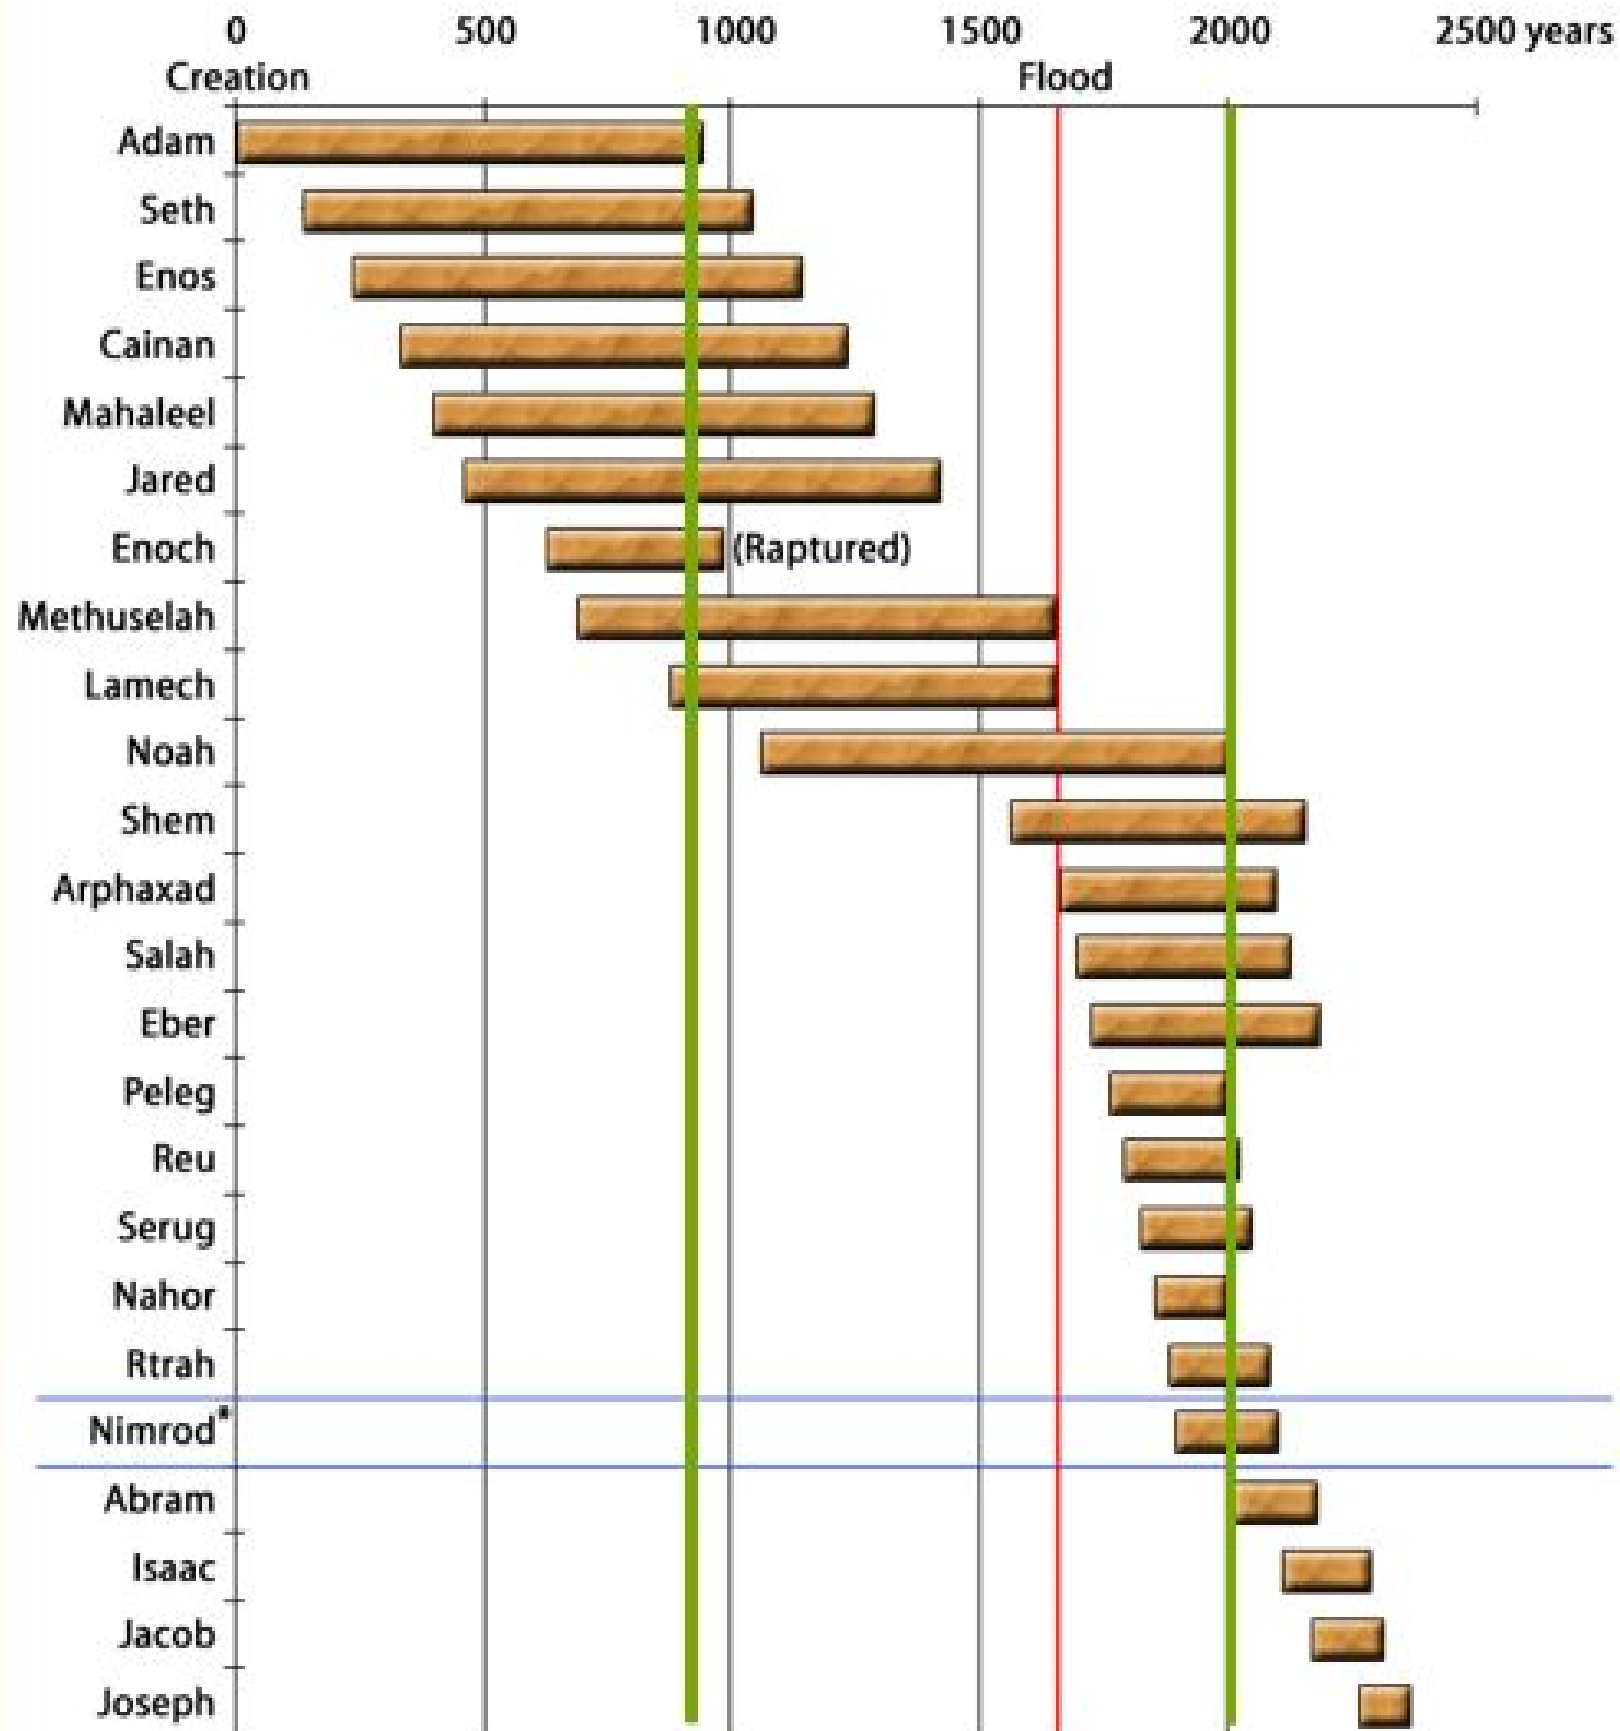

Timeline of the Old Testament Patriarchs

*Nimrod does not form part of the patriarchal lineage of Abraham, but was inserted to illustrate the estimated time when this tyrant lived.